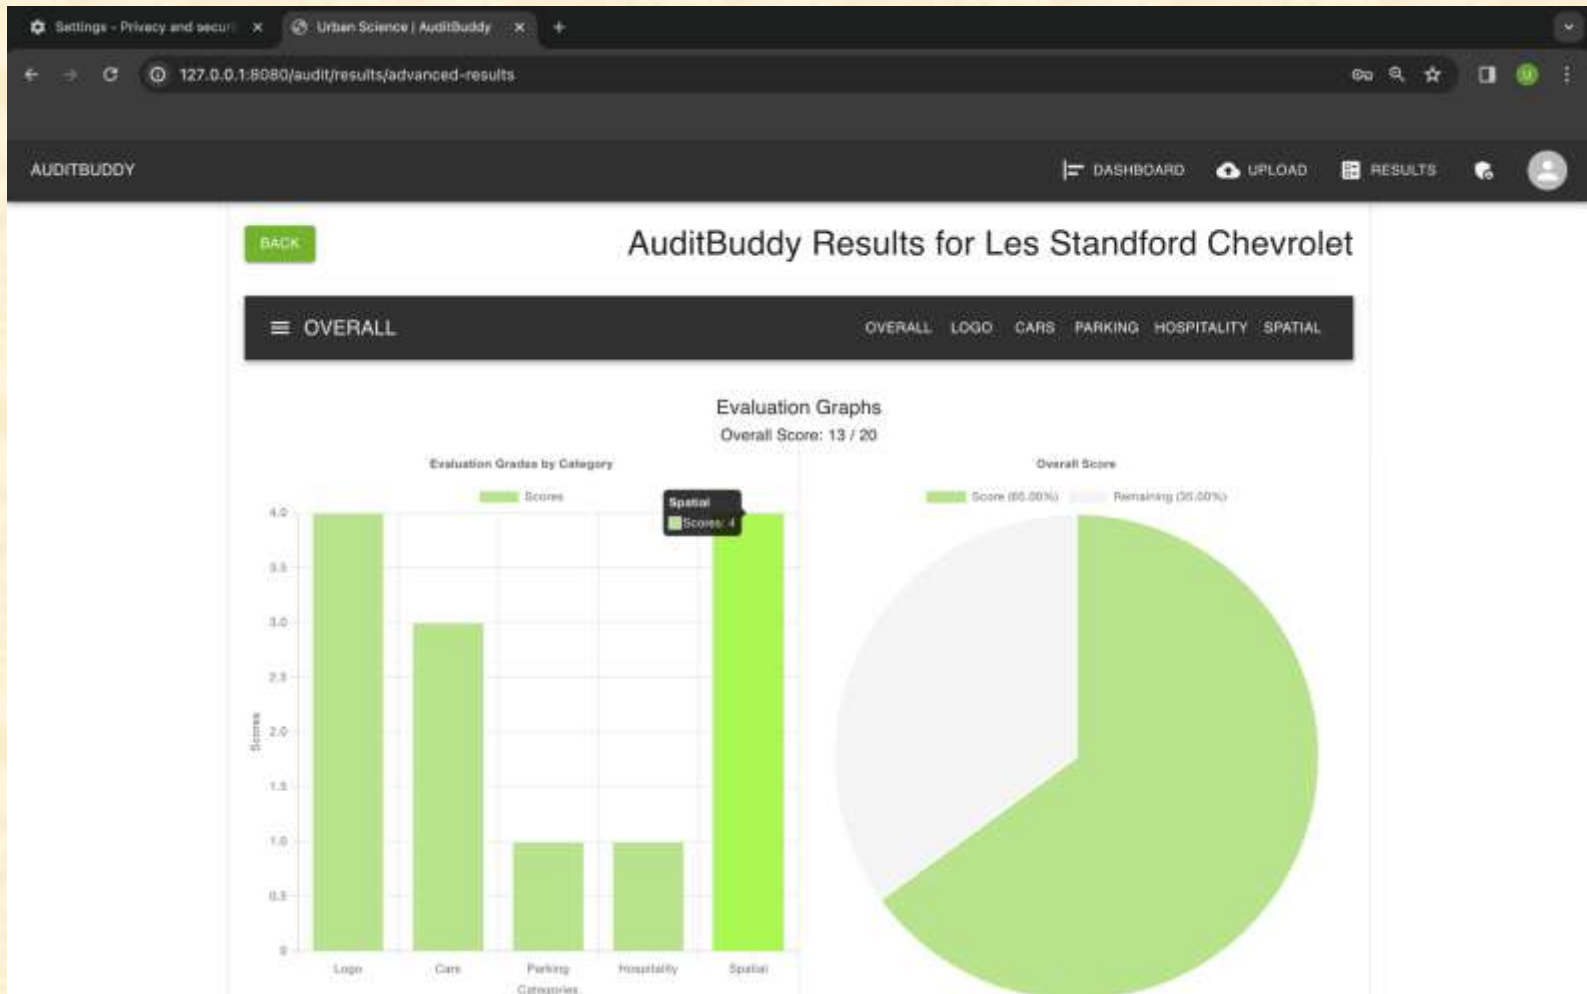

Audit Results