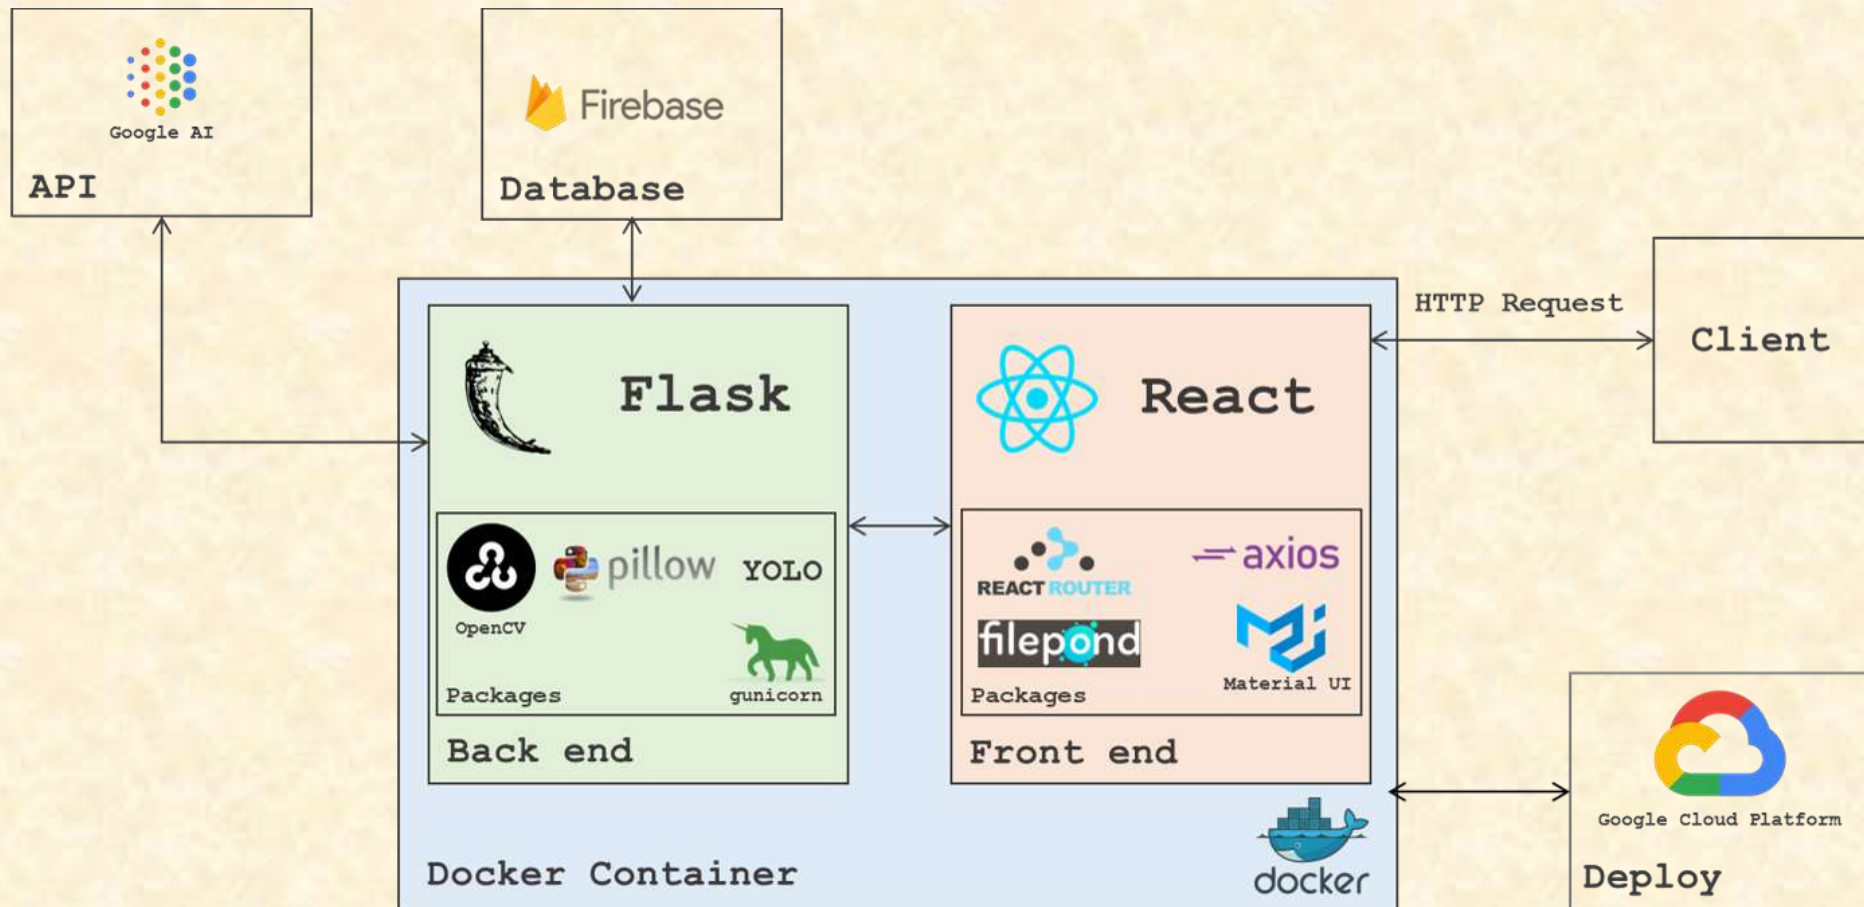

System Architecture