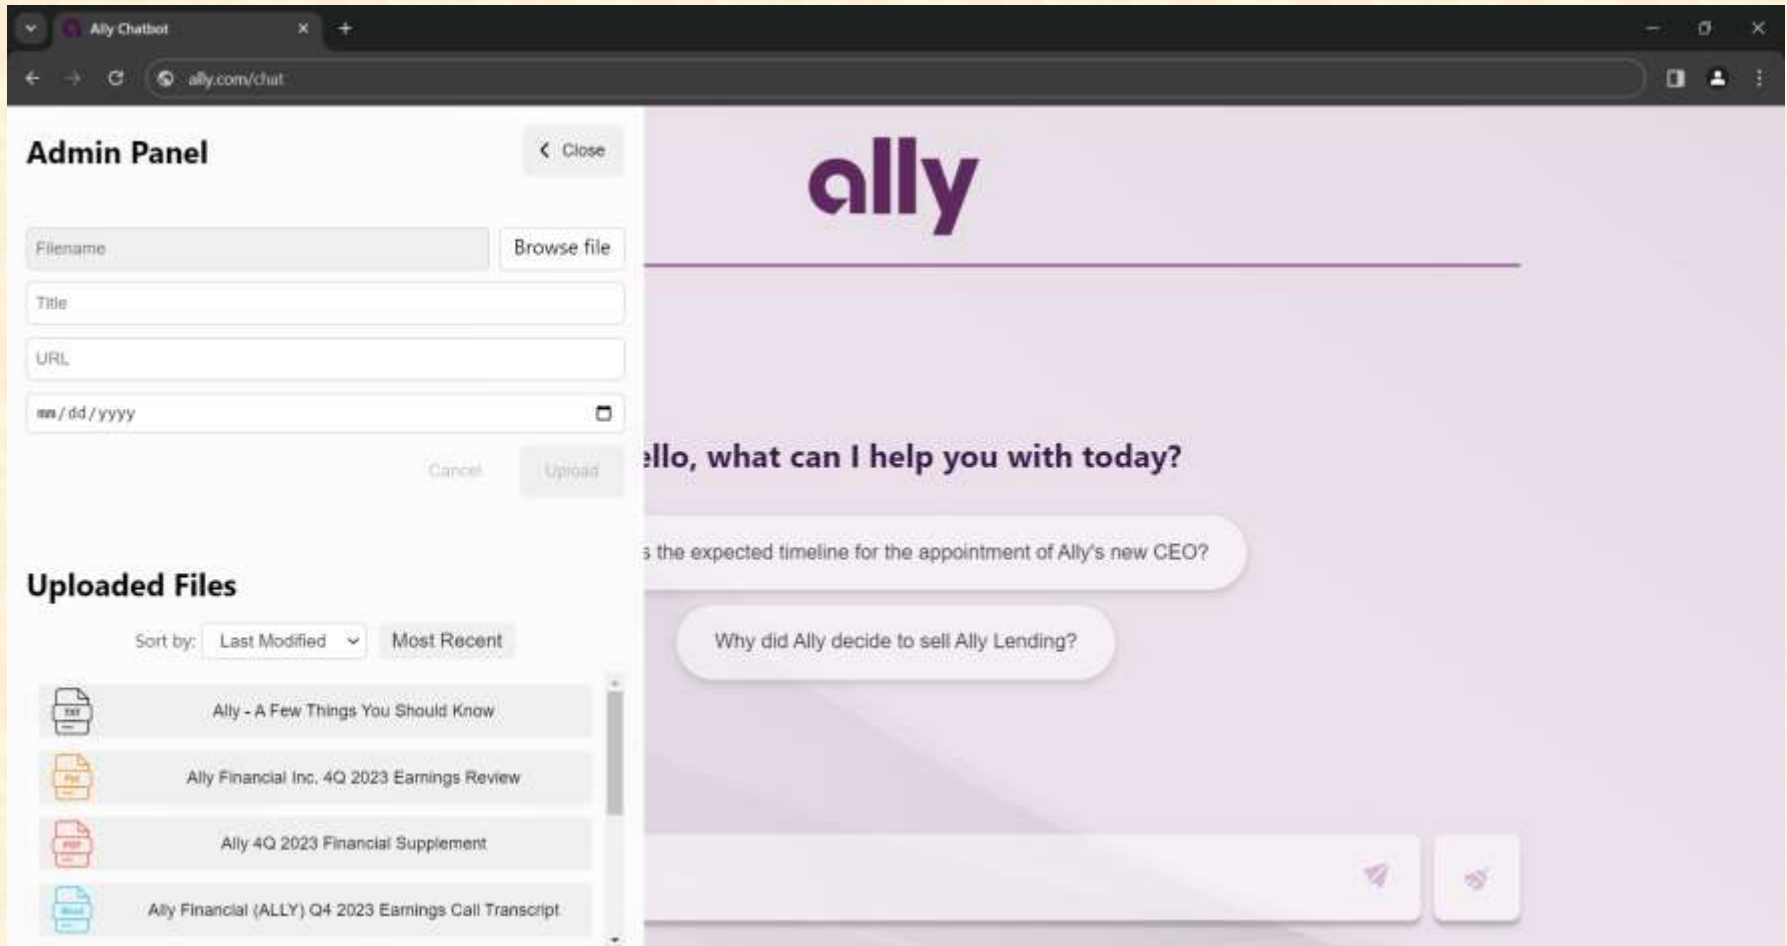

Juan Sabogal Olarte

Will Feddern

Treasure Puso

Department of Computer Science and Engineering
Michigan State University

Spring 2024

*From Students...
...to Professionals*

Project Overview

- Context-aware chatbot
- Based on Ally's public filings
- Provides source citations
- Protects private information
- Improves investor relations
- Facilitates information access

System Architecture

Initial Chatbot Screen

Mobile View and Citations

Staying on Topic

Admin Panel

What's left to do?

- Stretch Goals
 - Model fine-tuning/further prompt engineering
 - Automated data collection
 - Conversation history
 - FAQ feature
- Other Tasks
 - Admin panel UI improvements
 - Messaging UI/UX improvements
 - Text streaming
 - Markdown support