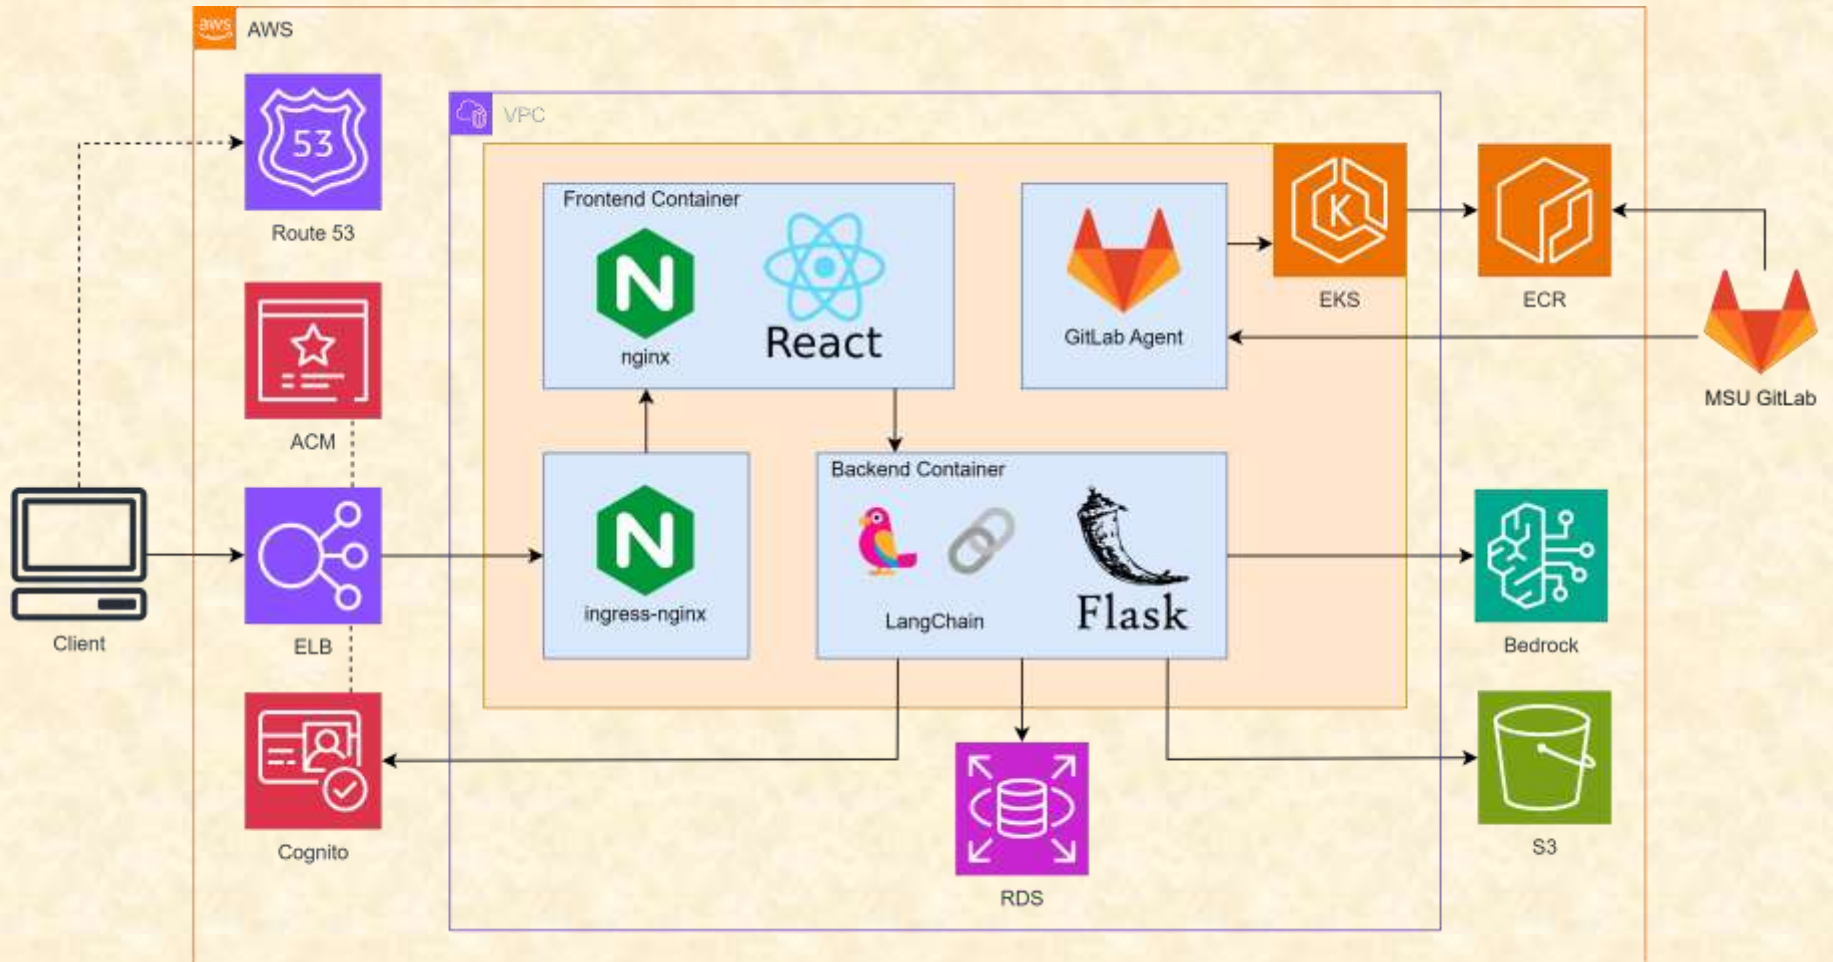

Juan Sabogal Olarte

Will Feddern

Treasure Puso

Department of Computer Science and Engineering
Michigan State University

Spring 2024

*From Students...
...to Professionals*

Project Overview

- Context-aware chatbot
- Based on Ally's public filings
- Provides source citations
- Protects private information
- Improves investor relations
- Facilitates information access

System Architecture

Initial Chatbot Screen

Mobile View and Citations

Staying on Topic

Admin Panel

What's left to do?

- Stretch Goals
 - Model fine-tuning/further prompt engineering
 - Automated data collection
 - Conversation history
 - FAQ feature
- Other Tasks
 - Admin panel UI improvements
 - Messaging UI/UX improvements
 - Text streaming
 - Markdown support