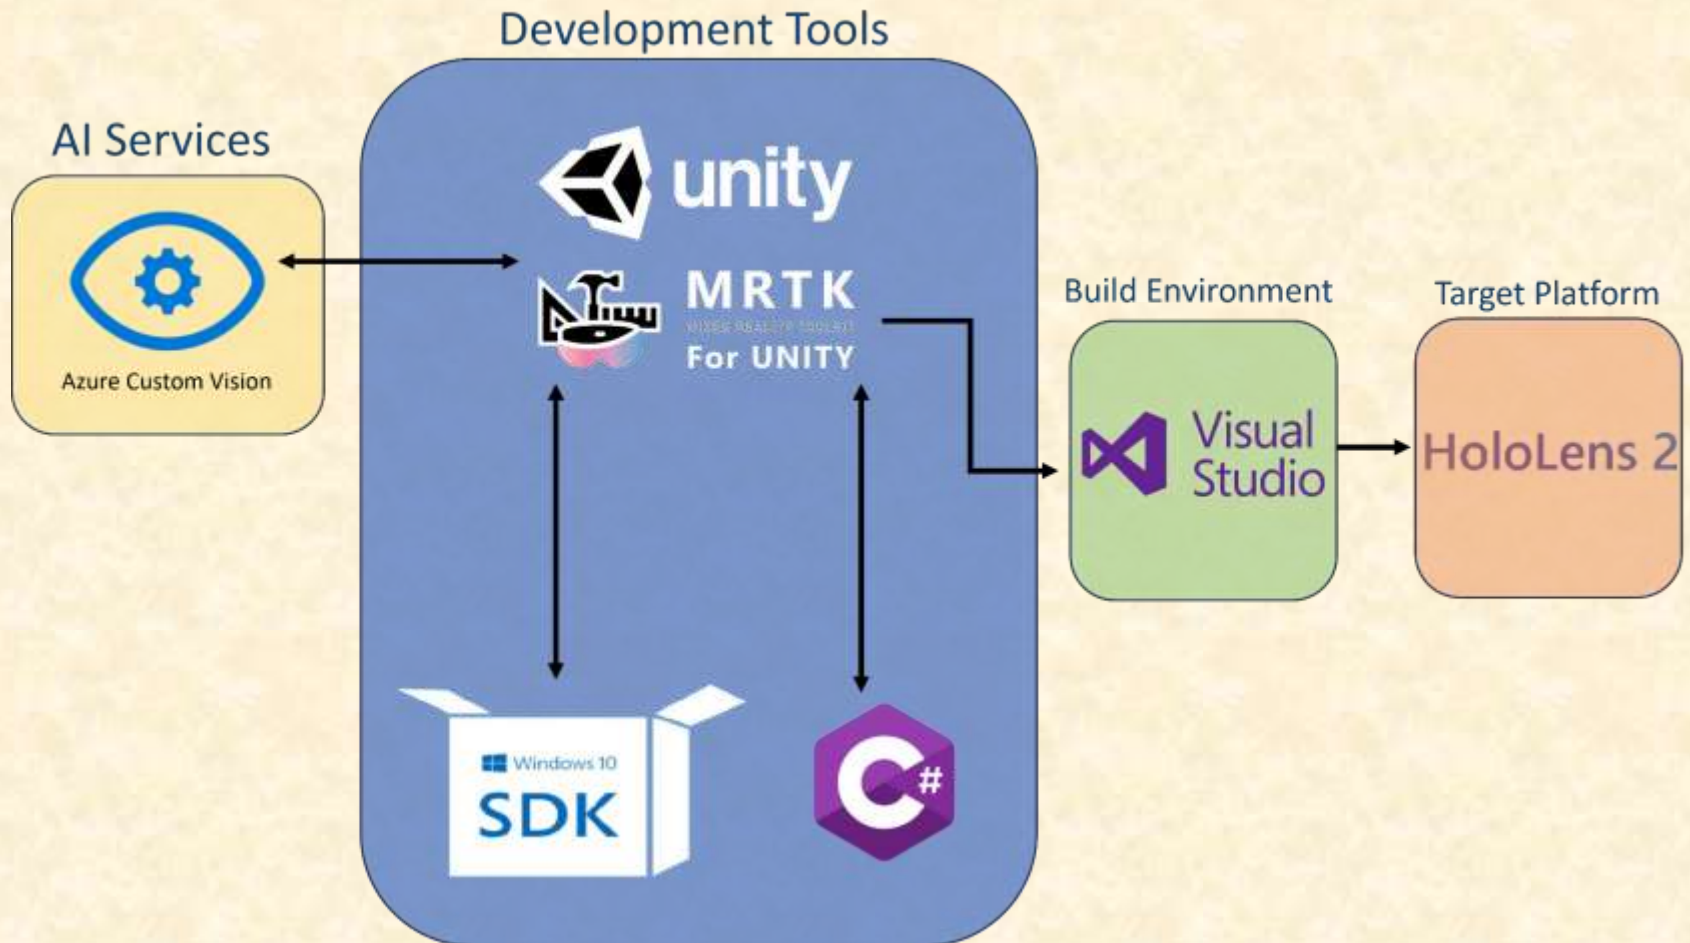

System Architecture