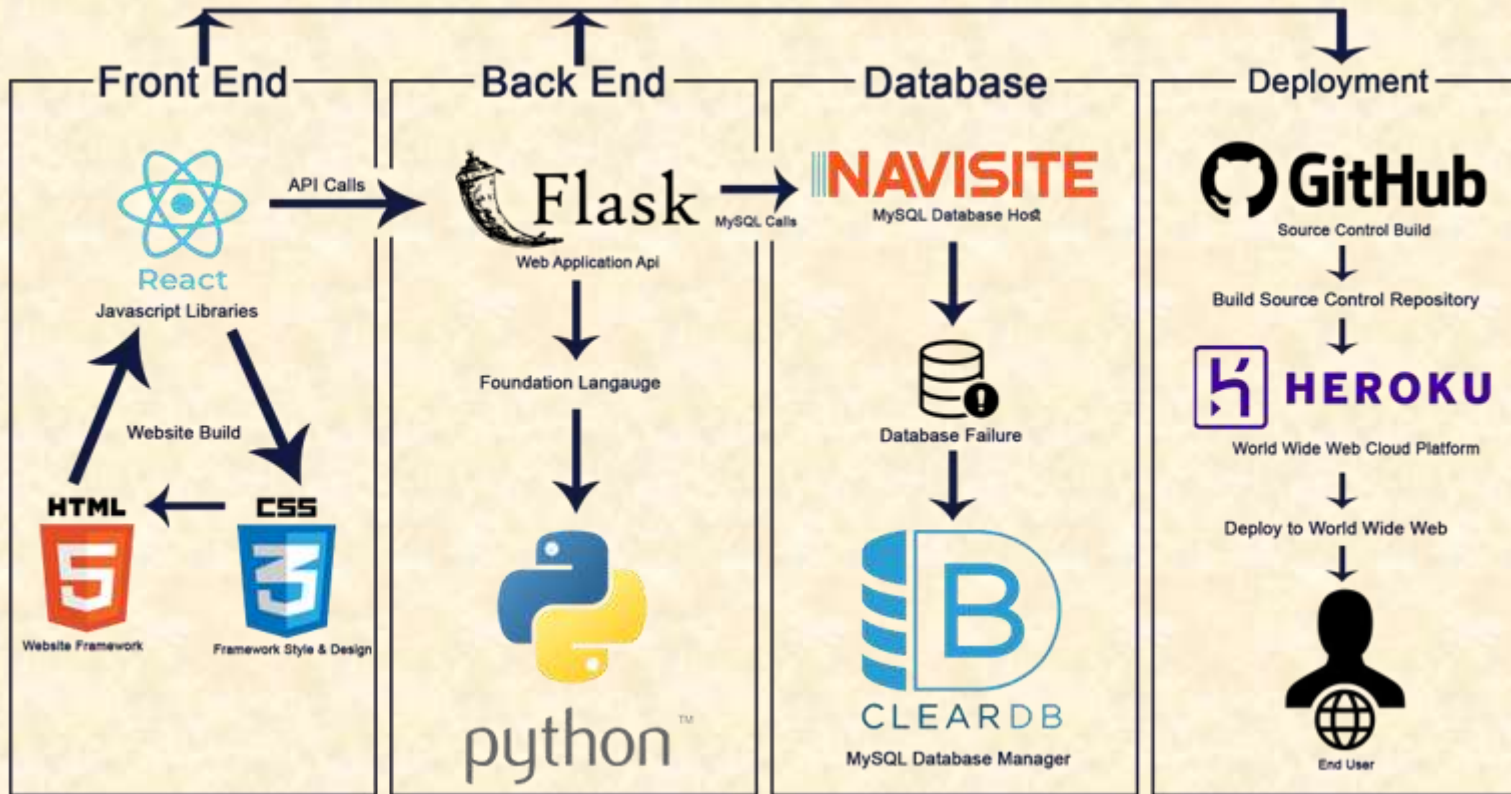

System Architecture