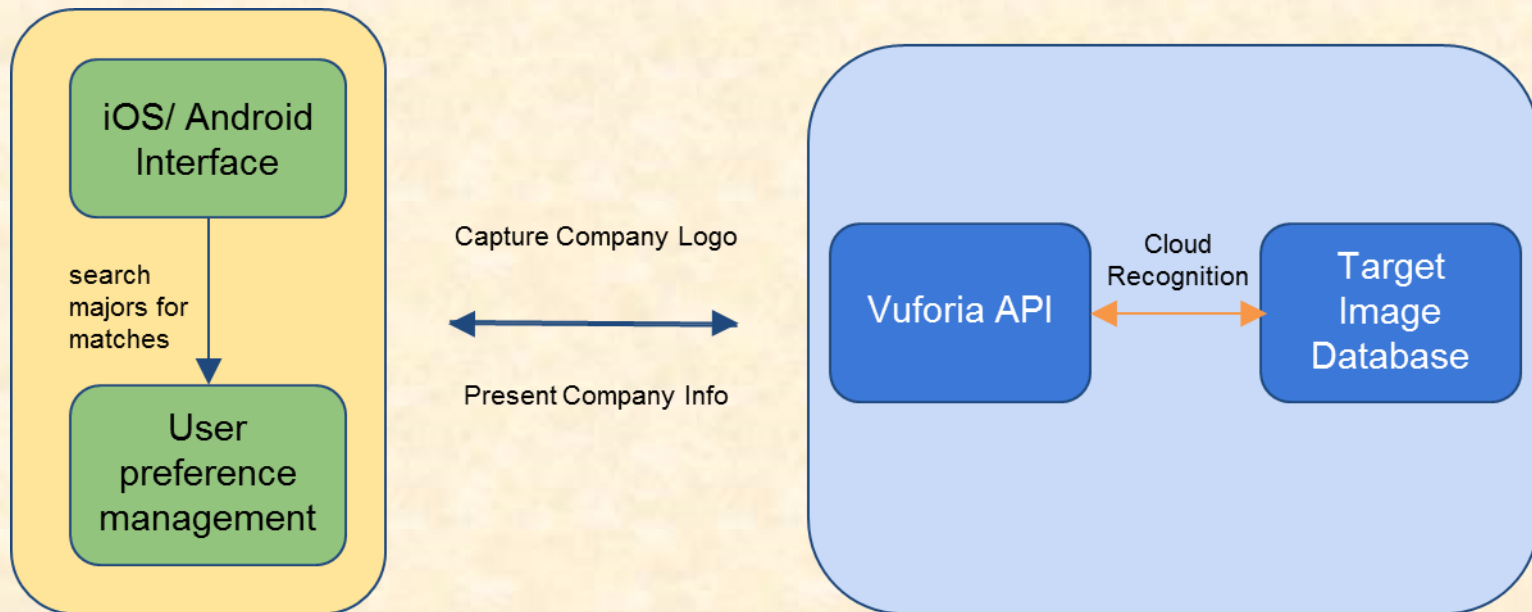

System Architecture