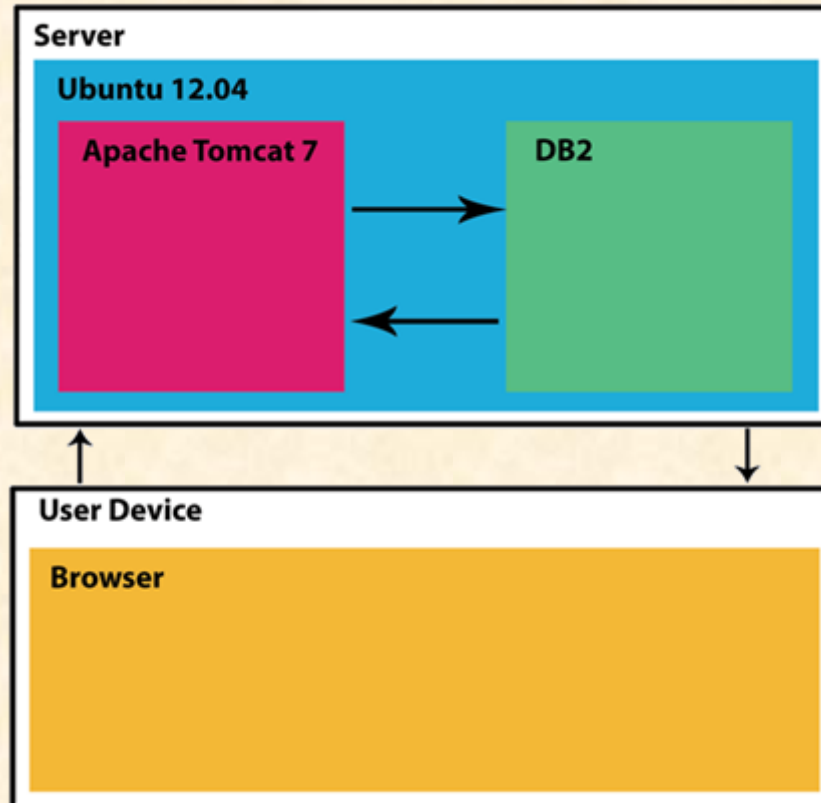

System Architecture