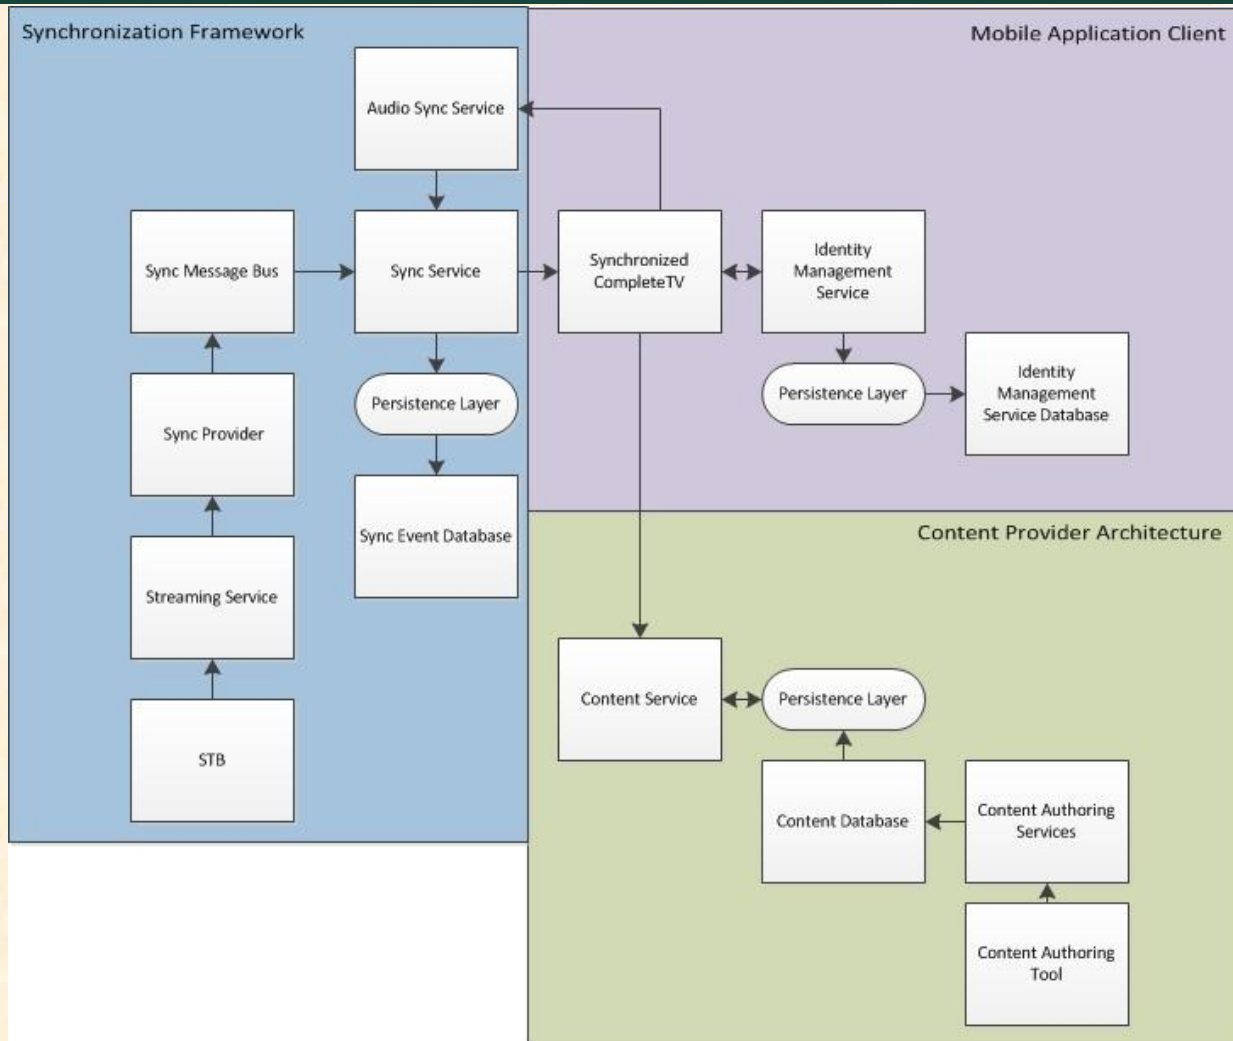

Department of Computer Science and Engineering
Michigan State University

Fall 2011

*From Students...
...to Professionals*

Project Overview

- Synchronized Program Content Delivery Framework
 - Synchronize what the user is viewing on their television with appropriate secondary content on mobile device
- Audio Sync Service
 - User can record sample audio footprint of a program, and the sync service will identify the program and sync
- Complete TV mobile app
 - Display secondary content
 - Allow users to register devices
- Set Top Box User Interface
 - Similar to a program guide

System Architecture

Set Top Box Program Guide – Live

Program Guide 3:09PM

SUN 11/6	12:00	12:30	13:00
1 FOX	Home Improvement	Everybody Loves Raymond	The Simpsons
2 TBS	Everybody Loves Raymond	Everybody Loves Raymond	Everybody Loves Raymond
3 CN	The Looney Tunes Show	Looney Tunes	The Simpsons

Everybody Loves Raymond
"Confronting the Attacker"- Still reeling after his encounter with a bull, Robert loses his nerve on his first day back with the police force and decides to quit his job to begin a new career in telemarketing.

Set Top Box Program Guide – VOD

The screenshot displays a VOD interface with a teal background. At the top left, the text 'Video on Demand' is shown in white. At the top right, the time '3:09PM' is displayed. Below the title, there are three filter buttons: 'All', 'Comedy', and 'Animated', with 'Animated' being the active selection. A list of programs is shown below the filters, with 'The Simpsons' highlighted in a dark blue bar and 'Looney Tunes' in a lighter blue bar. At the bottom, a detailed description for 'The Simpsons' is provided, including the episode title 'Trash of the Titans' and a list of guest voices.