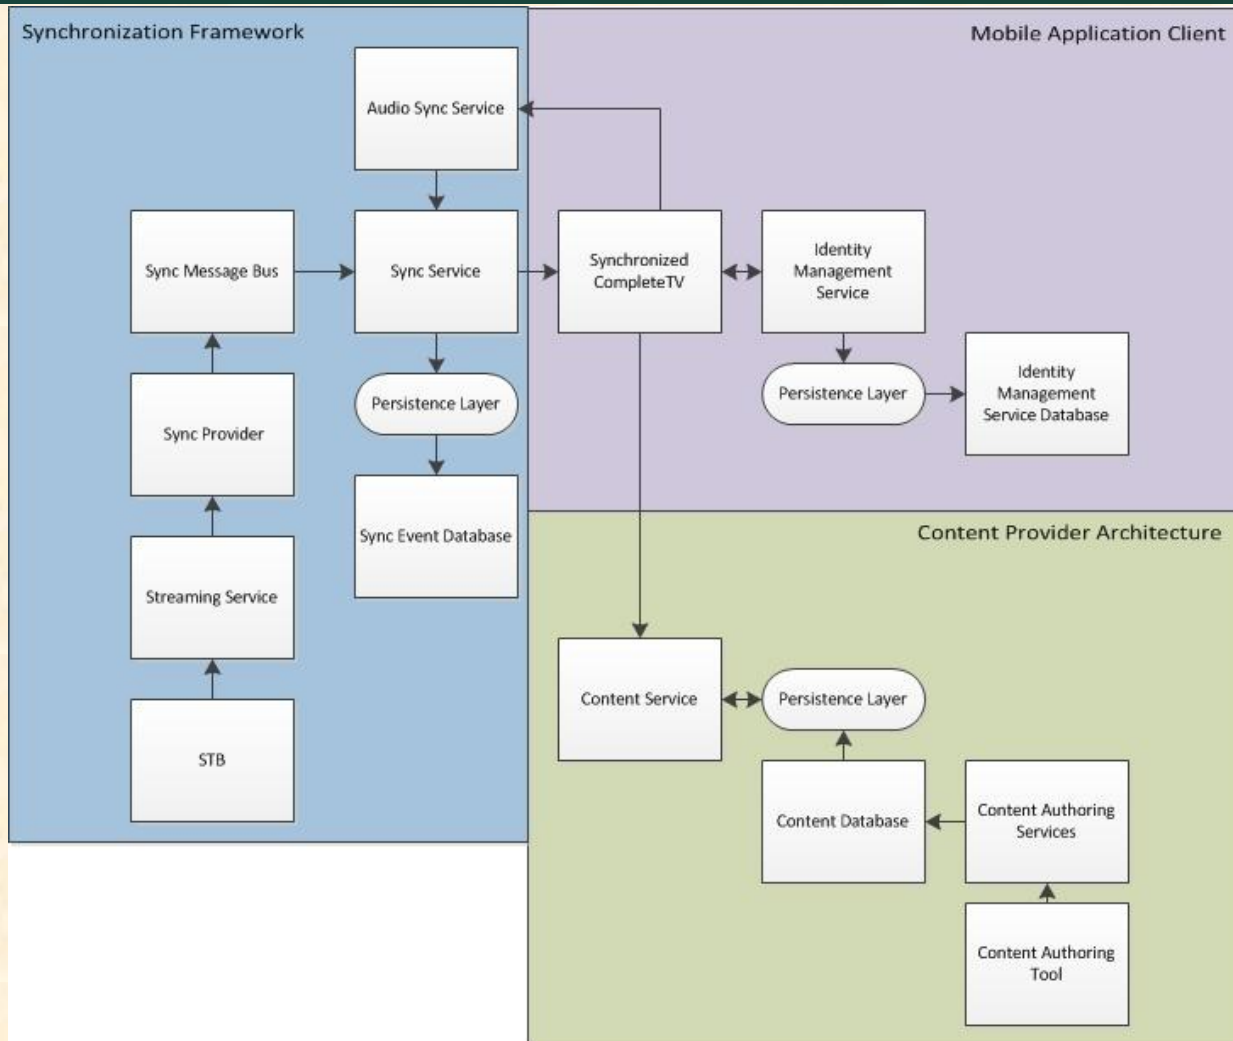

Department of Computer Science and Engineering
Michigan State University

Fall 2011

*From Students...
...to Professionals*

Project Overview

- Develop Synchronized Program Content Delivery Framework
 - Synchronize what the user is viewing on their television with appropriate secondary content on mobile device
- Develop Audio Sync Service
 - User can record sample audio footprint of a program, and the sync service will identify the program and sync
- Develop Synchronized Complete TV mobile app
 - Smooth interface for user preferences
- Develop Set Top Box User Interface
 - Similar to a program guide

System Architecture

Set Top Box Program Guide

Program Guide

4:24PM

SUN 10/16	4:00	4:30	5:00
1 FOX	Home Improvement	Everybody Loves Raymond	The Simpsons
2 TBS	Everybody Loves Raymond	Everybody Loves Raymond	Everybody Loves Raymond
3 CN	The Looney Tunes Show	Looney Tunes	The Simpsons

Home Improvement

30MIN LEFT

"The Son Also Mooches"- Tim worries that his mother will lose her investment in his brother's risky business venture; Jill gets glasses.

Content Page

Select Episode Please Select an Episode