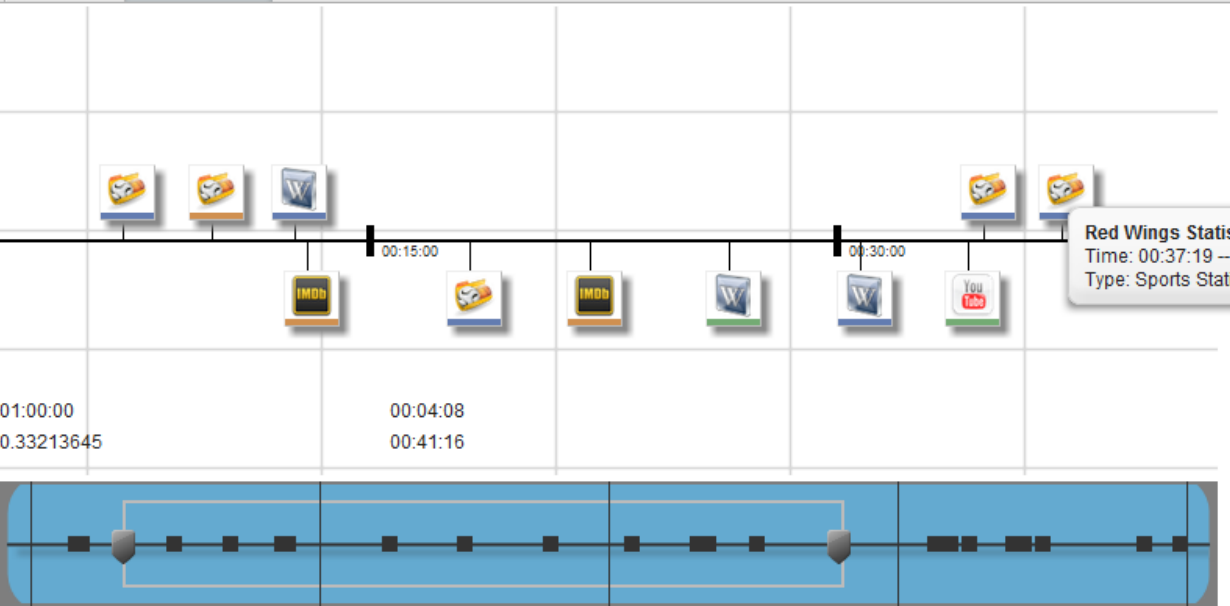

Clean House

The Fleming Family

The crew embarks on a rescue mission when possessions fracture a family.

Show Type : Series
Series ID : EP00602685
Program ID : EP006026850114
Original Air Date : 1227052800000

Broadcasting Station(s)

Style

Schaumburg - Comcast

START TIME	DURATION
Wed Sep 29 01:00:00 EDT 2010	01:00:00

Science Channel HD

Complete TV Content

	Red Wings Statistics		
	MythBusters IMDB Page		
	Red Wings Statistics		
	Red Wings Statistics		
	Red Wings Statistics		
	Jamie Hyneman Wikipedia Article		
	Red Wings Statistics		
	MythBusters - Crash and Burn Video		
	MythBusters IMDB Page		
	MythBusters - Crash and Burn Video		
	Adam Savage Wikipedia Article		
	MythBusters Interview - CBS News		
	MythBusters Wikipedia Article		
	IMDB IMDB2		

Content Authoring Tool – Timeline View

Currently Selected Primary Content Change Primary Content

Clean House
The Fleming Family
The crew embarks on a rescue mission when possessions fracture a family.
Show Type : Series Series ID : EP00602685 Program ID : EP006026850114 Original Air Date : 122705280000