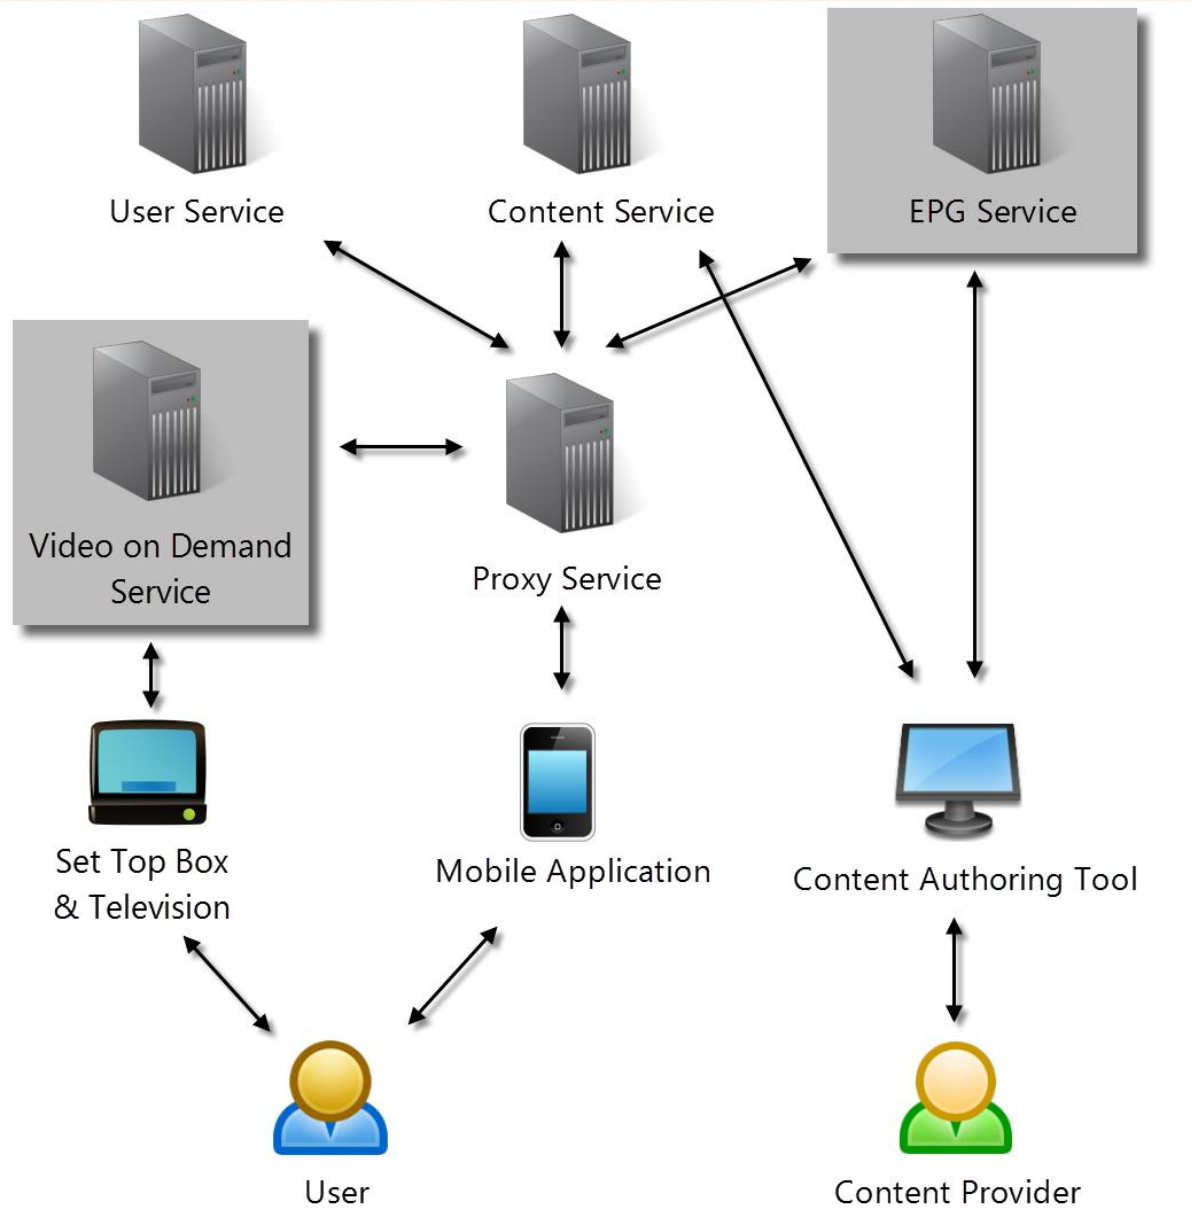

System Architecture