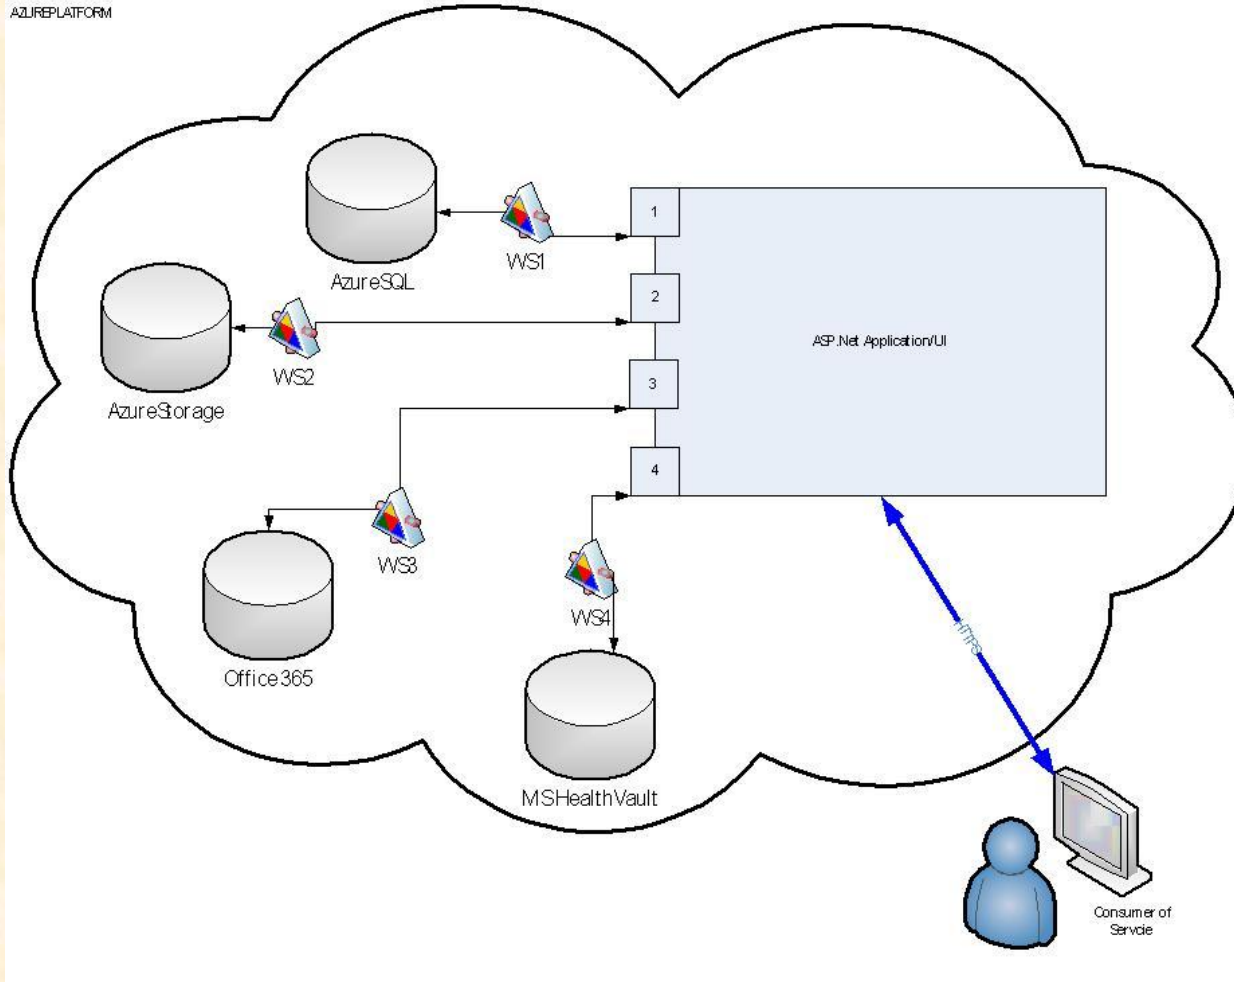

System Architecture