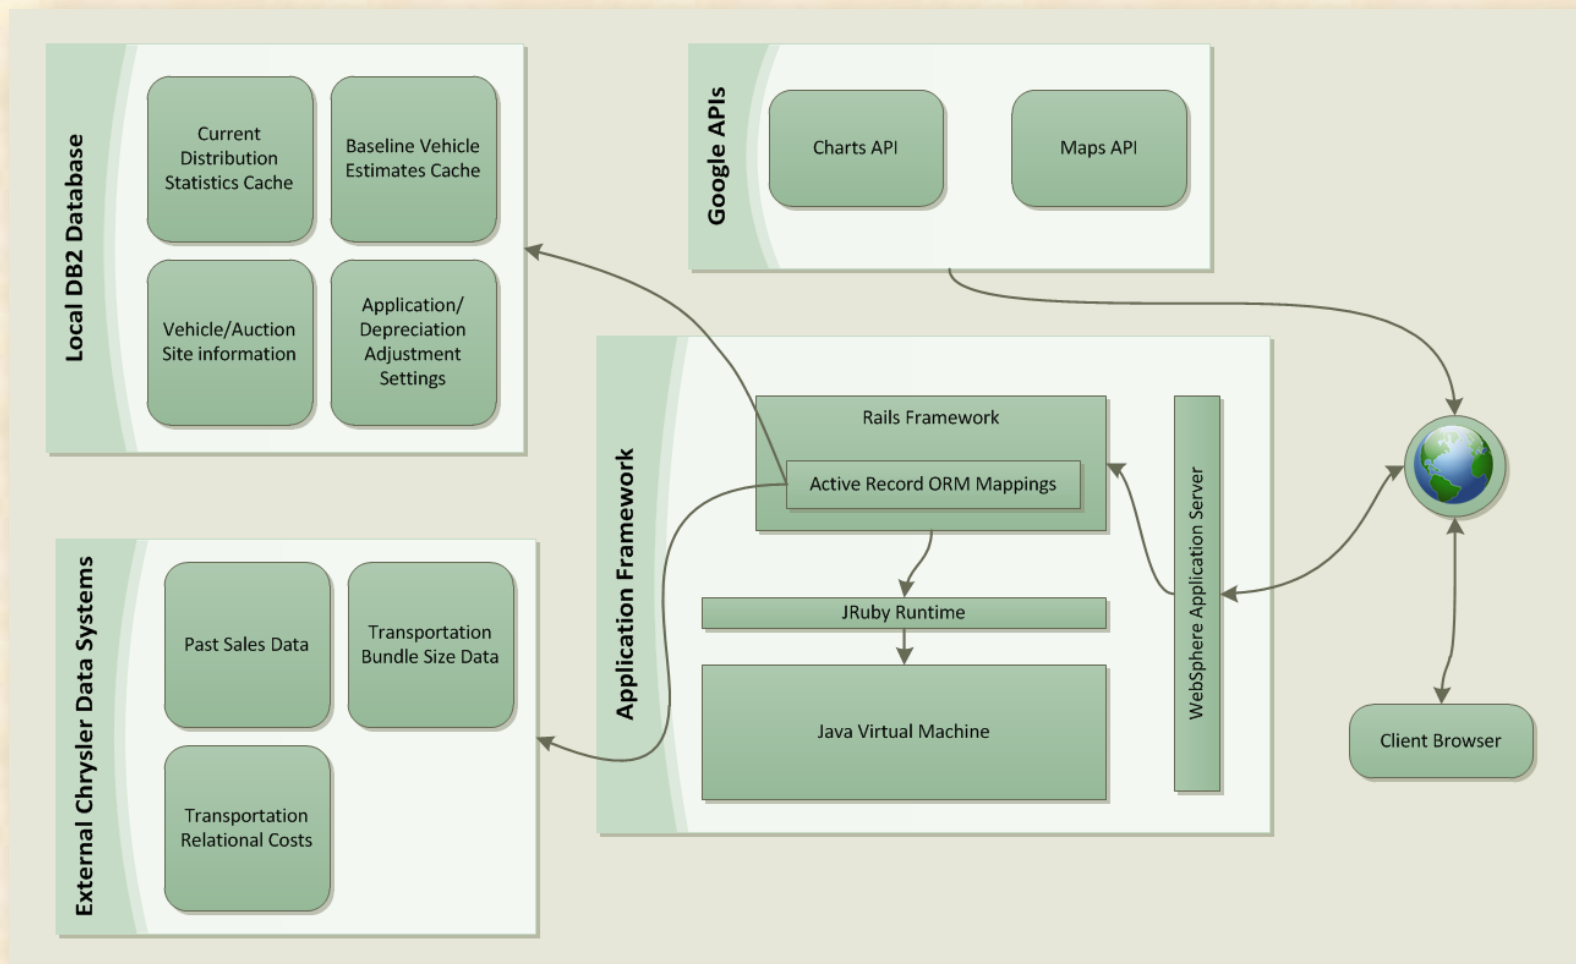

Jeffery Yang

Department of Computer Science and Engineering

Michigan State University

Spring 2011

*From Students...
...to Professionals*

Project Overview

- Fleet vehicles returned throughout the nation
- Distribution manager decides where they go

- Automate vehicle assignments
- Provide data visualizations
- Allow distribution manager to override

System Architecture

Current Distribution Statistics

Suggested Transports / Bundles

OPERATIONS

Distribution Statistics | Suggested Moves

Location	Vehicle	Miles
ADESA Atlanta 0 vehicles to be assigned	2001 DODGE DAKOTA ...	7,008 miles
ADESA Golden Gate (San Francisco) 0 vehicles to be assigned	1999 CHRYSLER SEBR...	12,840 miles
ADESA Indianapolis 13 vehicles to be assigned	2009 DODGE DAKOTA ...	21,948 miles
ADESA Kansas City 0 vehicles to be assigned	1999 CHRYSLER TOWN...	16,310 miles
ADESA Seattle 0 vehicles to be assigned	2007 DODGE GRAND C...	14,150 miles
ADESA Syracuse 0 vehicles to be assigned	2000 DODGE GRAND C...	11,097 miles
Dealers Auto Auction of Alaska 0 vehicles to be assigned	2006 CHRYSLER 300C...	20,172 miles
Greensboro 0 vehicles to be assigned	2009 DODGE AVENGER...	19,950 miles
Manheim Arena Illinois (Chicago) 0 vehicles to be assigned	2007 DODGE CALIBER...	20,412 miles
Manheim Denver	2001 CHRYSLER SEBR...	...

Auto-bundle

Staying Local
can accept 13, G/I: 40%

Location	Vehicle	Miles
ADESA Atlanta can accept 12, G/I: 64% 0 of 0 bundles with room	2005 CHRYSLER 300C...	3,607 miles
ADESA Golden Gate (San Francisco) can accept 4, G/I: 56% 0 of 0 bundles with room	2008 CHRYSLER 300C...	21,590 miles
ADESA Kansas City can accept -1, G/I: 70% 0 of 0 bundles with room	2001 DODGE DAKOTA ...	10,573 miles
ADESA Seattle can accept 1, G/I: 51% 0 of 0 bundles with room	2009 CHRYSLER 300 ...	10,359 miles
ADESA Syracuse can accept -5, G/I: 65% 0 of 0 bundles with room		
Dealers Auto Auction of Alaska can accept 5, G/I: 61% 0 of 0 bundles with room		