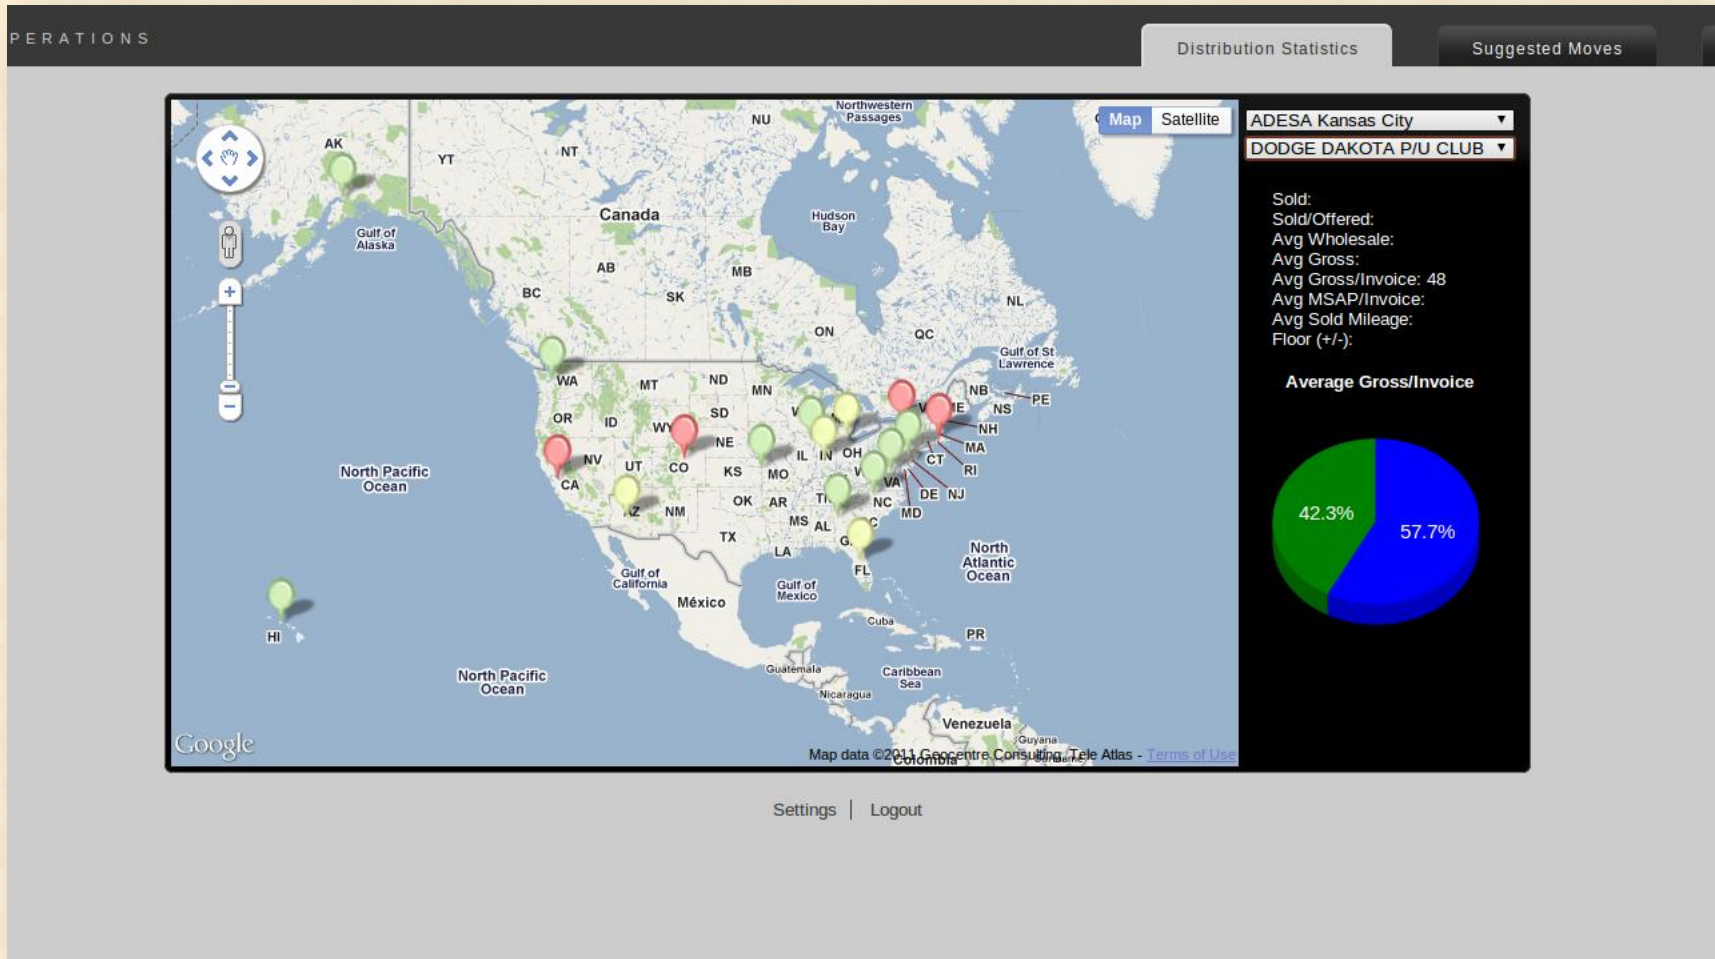

- Automate vehicle assignments
- Provide data visualizations
- Allow distribution manager to override

System Architecture

Current Distribution Statistics

Suggested Transports / Bundles

OPERATIONS

Distribution Statistics | Suggested Moves

Location	Vehicle	Miles
ADESA Atlanta 0 vehicles to be assigned	2001 DODGE DAKOTA ...	7,008 miles
ADESA Golden Gate (San Francisco) 0 vehicles to be assigned	1999 CHRYSLER SEBR...	12,840 miles
ADESA Indianapolis 13 vehicles to be assigned	2009 DODGE DAKOTA ...	21,948 miles
ADESA Kansas City 0 vehicles to be assigned	1999 CHRYSLER TOWN...	16,310 miles
ADESA Seattle 0 vehicles to be assigned	2007 DODGE GRAND C...	14,150 miles
ADESA Syracuse 0 vehicles to be assigned	2000 DODGE GRAND C...	11,097 miles
Dealers Auto Auction of Alaska 0 vehicles to be assigned	2006 CHRYSLER 300C...	20,172 miles
Greensboro 0 vehicles to be assigned	2009 DODGE AVENGER...	19,950 miles
Manheim Arena Illinois (Chicago) 0 vehicles to be assigned	2007 DODGE CALIBER...	20,412 miles
Manheim Denver	2001 CHRYSLER SEBR...	...

Auto-bundle

Staying Local
can accept 13, G/I: 40%

Location	Vehicle	Miles
ADESA Atlanta can accept 12, G/I: 64% 0 of 0 bundles with room	2005 CHRYSLER 300C...	3,607 miles
ADESA Golden Gate (San Francisco) can accept 4, G/I: 56% 0 of 0 bundles with room	2008 CHRYSLER 300C...	21,590 miles
ADESA Kansas City can accept -1, G/I: 70% 0 of 0 bundles with room	2001 DODGE DAKOTA ...	10,573 miles
ADESA Seattle can accept 1, G/I: 51% 0 of 0 bundles with room	2009 CHRYSLER 300 ...	10,359 miles
ADESA Syracuse can accept -5, G/I: 65% 0 of 0 bundles with room		
Dealers Auto Auction of Alaska can accept 5, G/I: 61% 0 of 0 bundles with room		