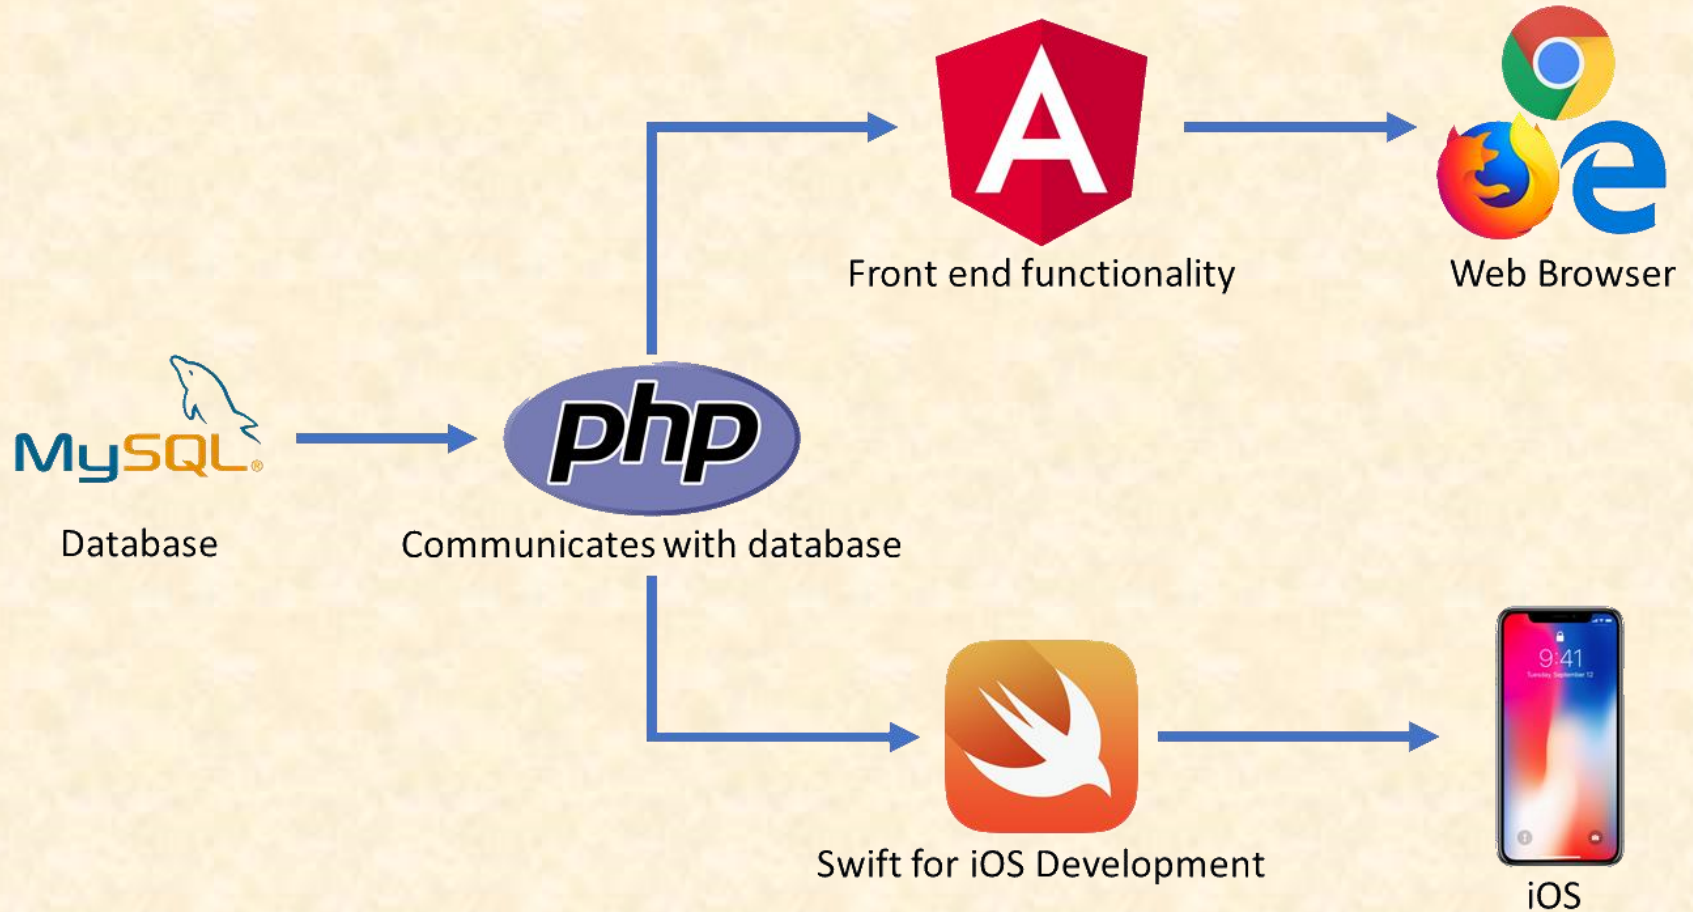

System Architecture