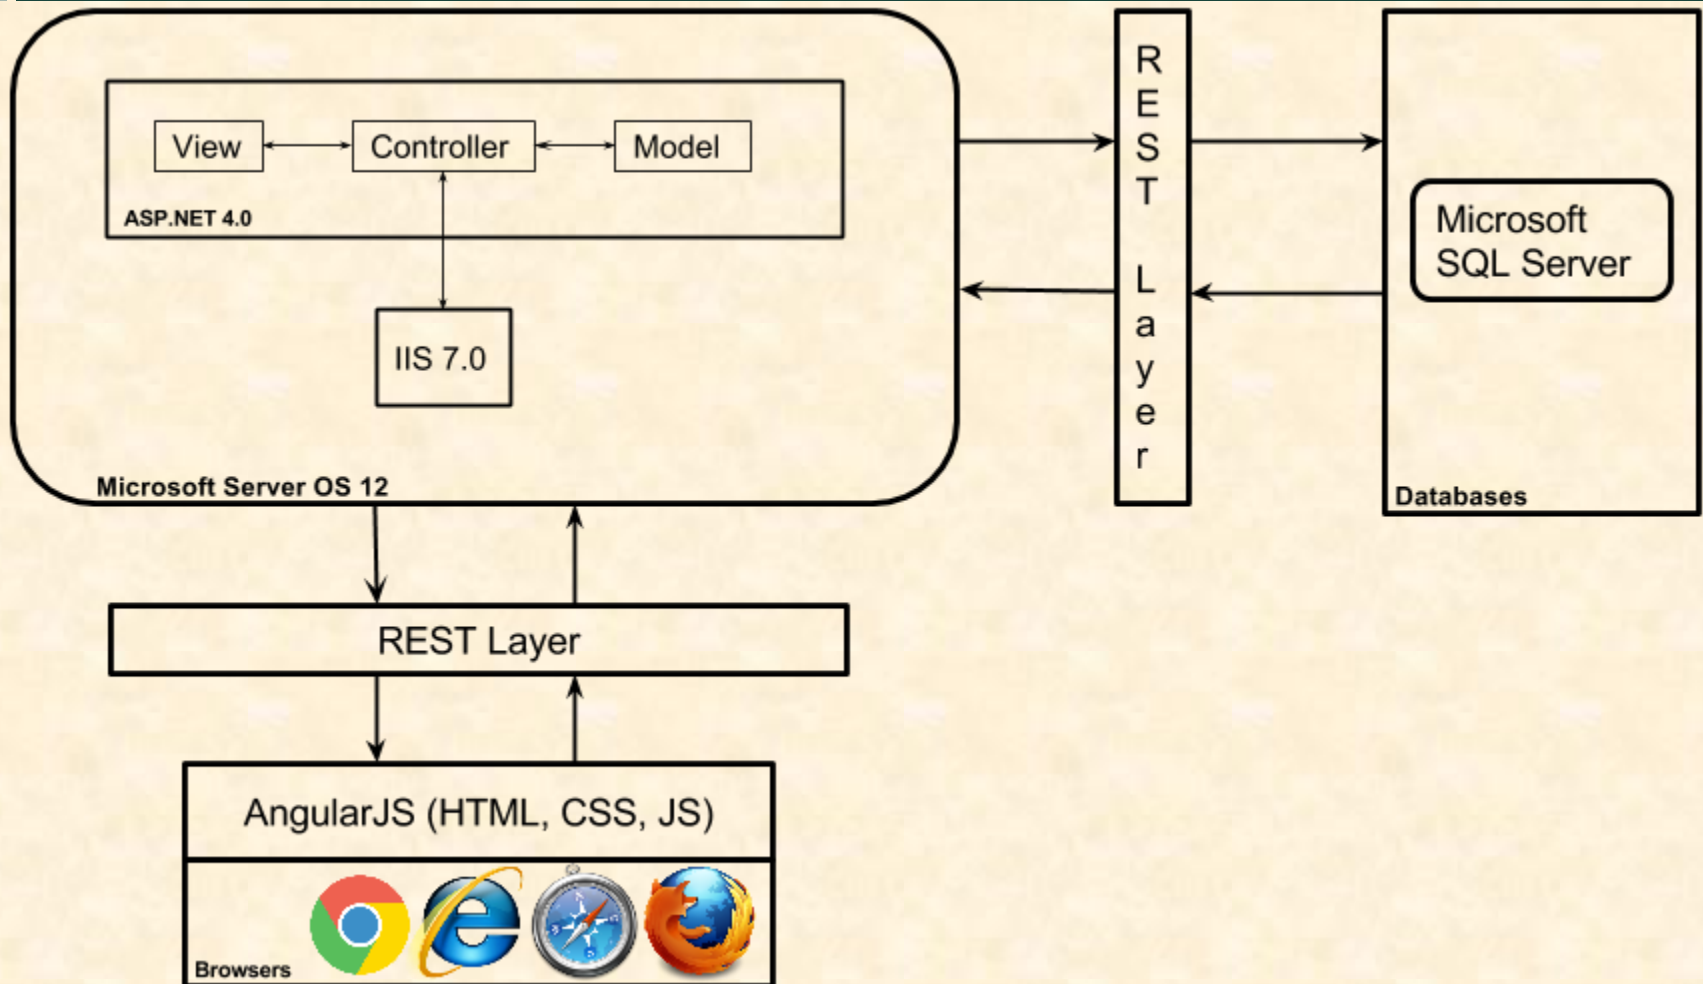

System Architecture