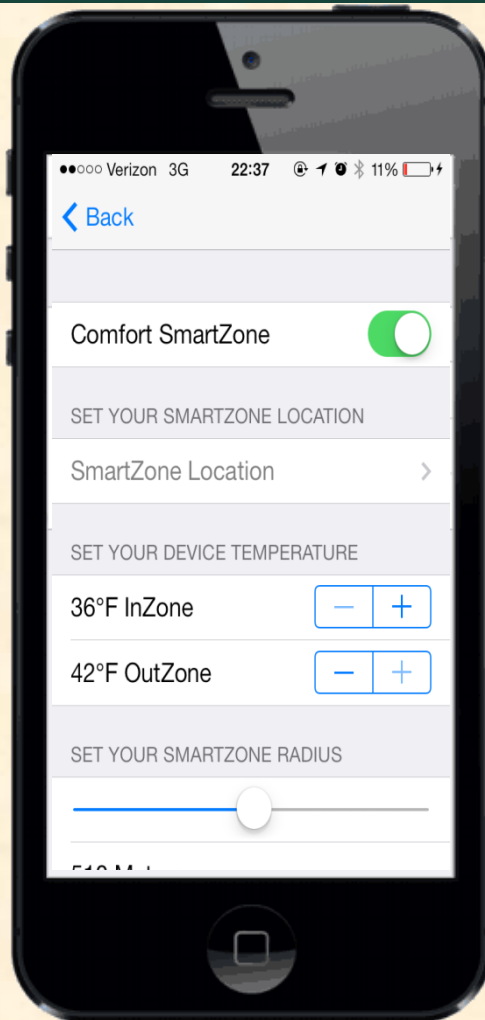

Jack Schinderle

Joe Wandyez

Department of Computer Science and Engineering

Michigan State University

Fall 2013

*From Students...
...to Professionals*

Project Overview

- Mobile Application
- SmartZones using mobile geofencing
- Appliance Reaction
- User Control

System Architecture

Fence Manager

Vacation SmartZone

AlertMe SmartZone

Comfort SmartZone

RemindMe SmartZone

SmartZone Display

What's left to do?