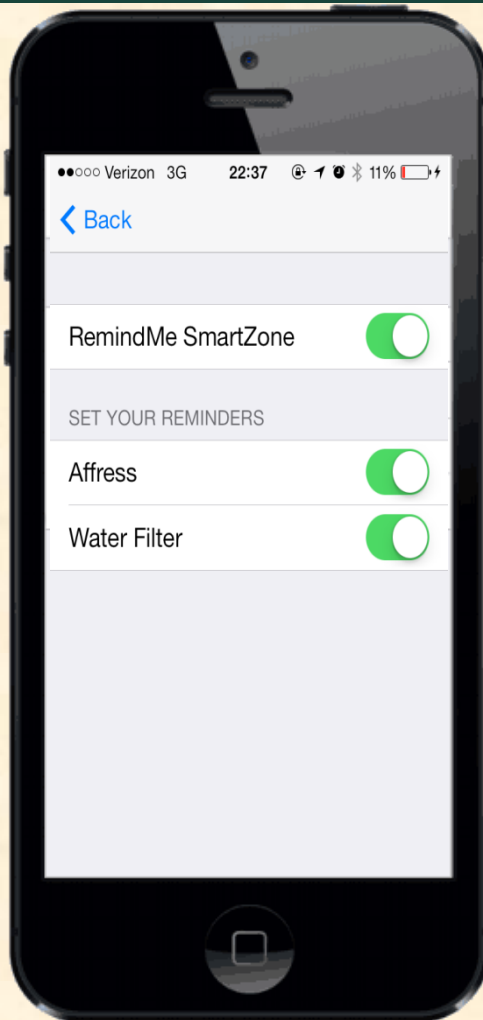

Jack Schinderle

Joe Wandyez

Department of Computer Science and Engineering

Michigan State University

Fall 2013

*From Students...
...to Professionals*

Project Overview

- Mobile Application
- SmartZones using mobile geofencing
- Appliance Reaction
- User Control

System Architecture

Fence Manager

Vacation SmartZone

AlertMe SmartZone

Comfort SmartZone

RemindMe SmartZone

SmartZone Display

What's left to do?