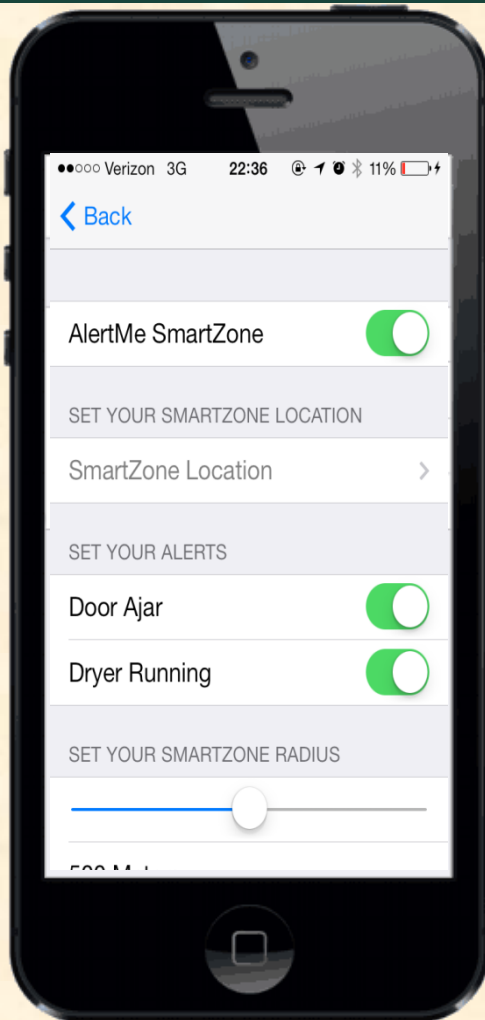

Jack Schinderle

Joe Wandyez

Department of Computer Science and Engineering

Michigan State University

Fall 2013

*From Students...
...to Professionals*

Project Overview

- Mobile Application
- SmartZones using mobile geofencing
- Appliance Reaction
- User Control

System Architecture

Fence Manager

Vacation SmartZone

AlertMe SmartZone

Comfort SmartZone

RemindMe SmartZone

SmartZone Display

What's left to do?

- UI Styling
- Improve Geolocation Services
- Design Day Map Demonstrator
- Project Video