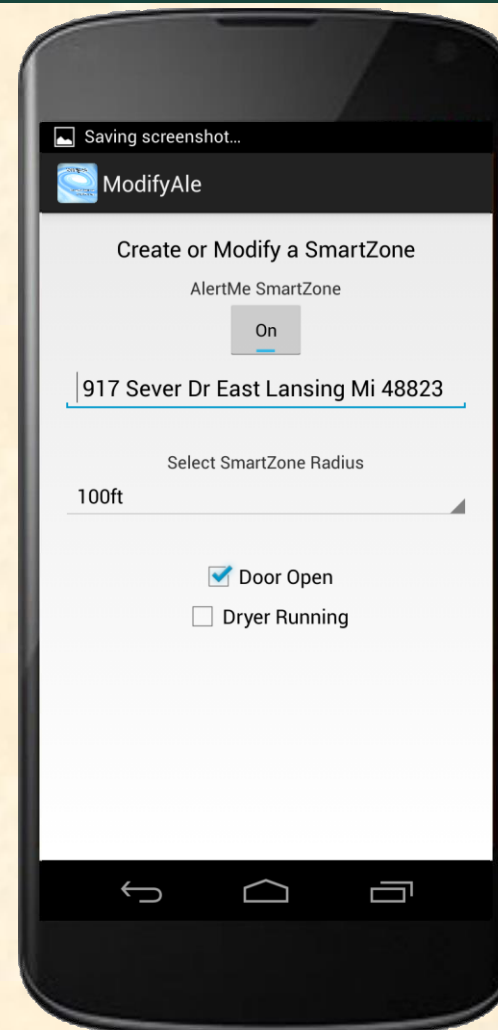

Jack Schinderle

Joe Wandyez

Department of Computer Science and Engineering

Michigan State University

Fall 2013

*From Students...
...to Professionals*

Project Overview

- Mobile Application
- SmartZones using mobile geofencing
- Appliance Reaction
- User Control

System Architecture

Fence Manager

Vacation SmartZone

AlertMe SmartZone

Comfort SmartZone

RemindMe SmartZone

SmartZone Display

What's left to do?