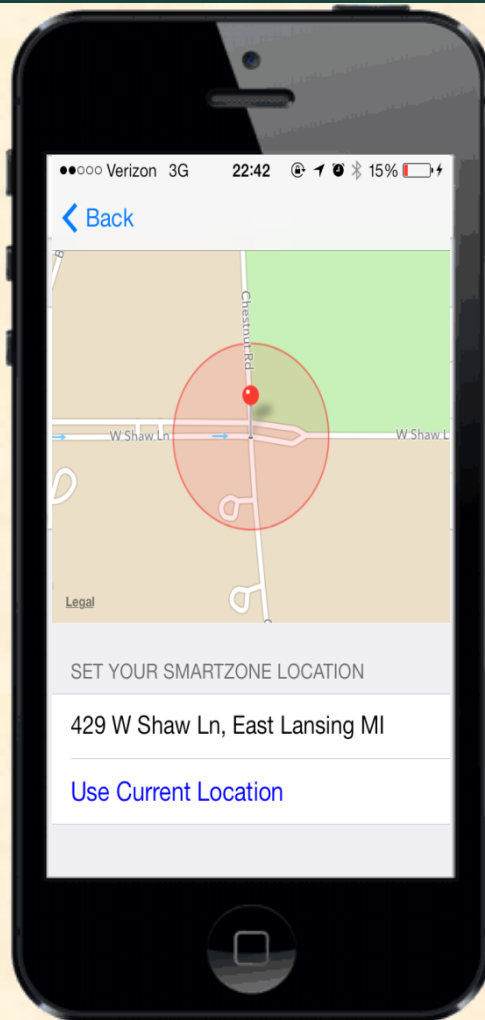

Jack Schinderle

Joe Wandyez

Department of Computer Science and Engineering

Michigan State University

Fall 2013

*From Students...
...to Professionals*

Project Overview

- Mobile Application
- SmartZones using mobile geofencing
- Appliance Reaction
- User Control

System Architecture

Fence Manager

Vacation SmartZone

AlertMe SmartZone

Comfort SmartZone

RemindMe SmartZone

SmartZone Display

What's left to do?