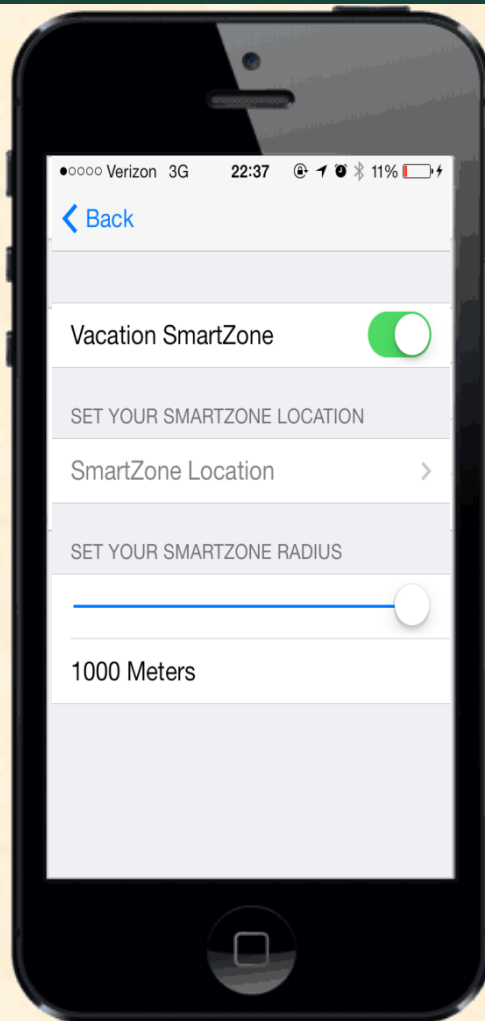

Jack Schinderle

Joe Wandyez

Department of Computer Science and Engineering

Michigan State University

Fall 2013

*From Students...
...to Professionals*

Project Overview

- Mobile Application
- SmartZones using mobile geofencing
- Appliance Reaction
- User Control

System Architecture

Fence Manager

Vacation SmartZone

AlertMe SmartZone

Comfort SmartZone

RemindMe SmartZone

SmartZone Display

What's left to do?