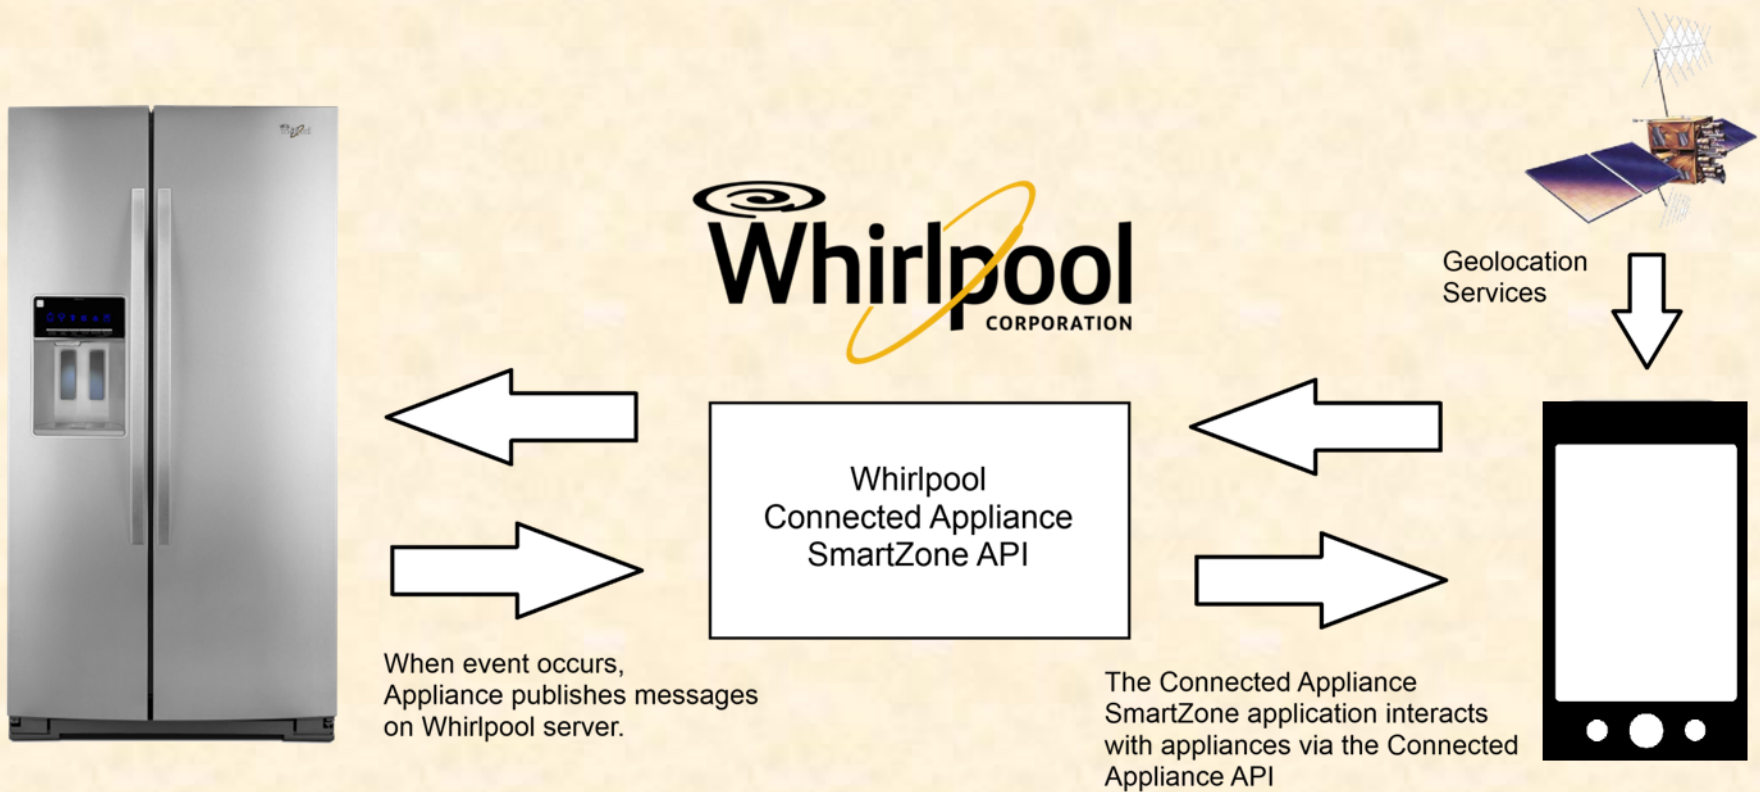

Jack Schinderle

Joe Wandyez

Department of Computer Science and Engineering

Michigan State University

Fall 2013

*From Students...
...to Professionals*

Project Overview

- Mobile Application
- SmartZones using mobile geofencing
- Appliance Reaction
- User Control

System Architecture

Fence Manager

Vacation SmartZone

AlertMe SmartZone

Comfort SmartZone

RemindMe SmartZone

SmartZone Display

What's left to do?