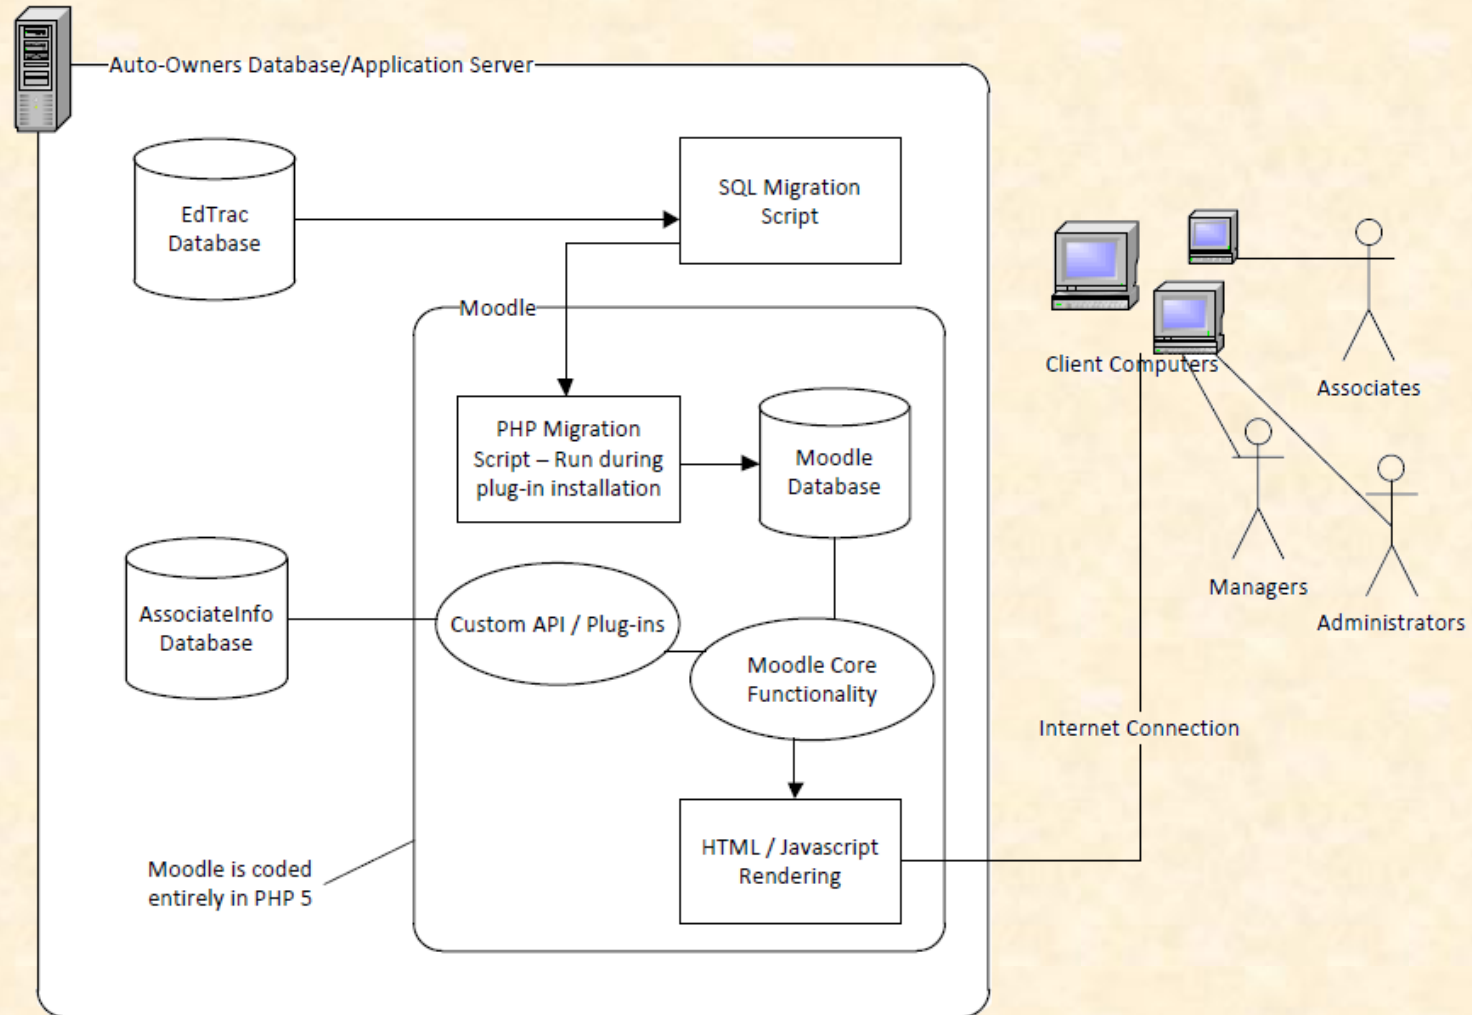

Department of Computer Science and Engineering

Michigan State University

Spring 2012

*From Students...
...to Professionals*

Project Overview

- Migration: Access to PHP & HTML
- Moodle, Open Source
- Many Features
- Fitting Auto-Owners business culture into Moodle

System Architecture

What's left to do?

- Reports
- Exam day sign-up
- Ridiculous amounts of polish
- Integration testing